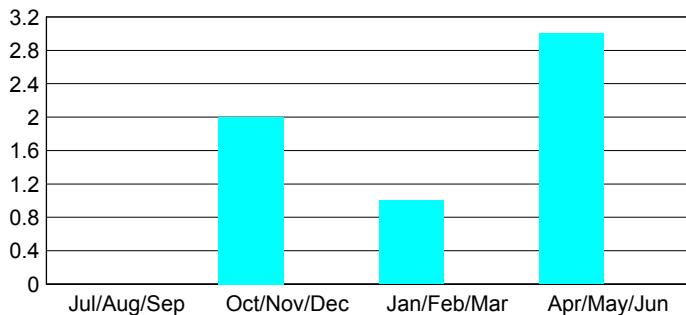

**Club Results 2012-2013**  
Goal, New, Dropped, Gain/Loss

**MEMBERSHIP**

Month	Net Memb Goal	Actual New Memb	Actual Dropped Memb	Gain/Loss of Memb
<b>2012-2013</b>				
Jul/Aug/Sep		36	28	8
Oct/Nov/Dec		93	63	30
Jan/Feb/Mar		112	30	82
Apr/May/Jun		214	83	131
<b>Totals</b>		<b>455</b>	<b>204</b>	<b>251</b>

**Membership Results 2012-2013**  
Goal, New, Dropped, Gain/Loss

**YTD Status Quo Clubs 2012-2013**

Status Quo Clubs Compared to Status Quo Members

**Gender Comparison 2012-2013**

**Club Gain/Loss 2012-2013**

**Membership Gain/Loss 2012-2013**