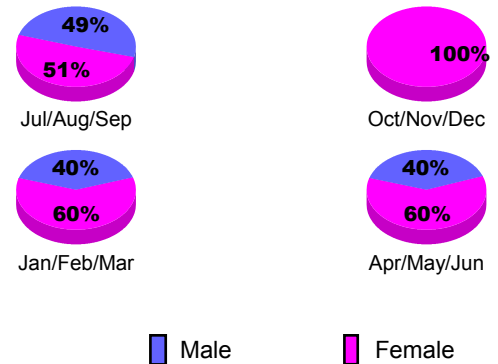

**Membership Results 2012-2013**  
Goal, New, Dropped, Gain/Loss

**YTD Status Quo Clubs 2012-2013**

Status Quo Clubs Compared to Status Quo Members

**Gender Comparison 2012-2013**

**Club Gain/Loss 2012-2013**