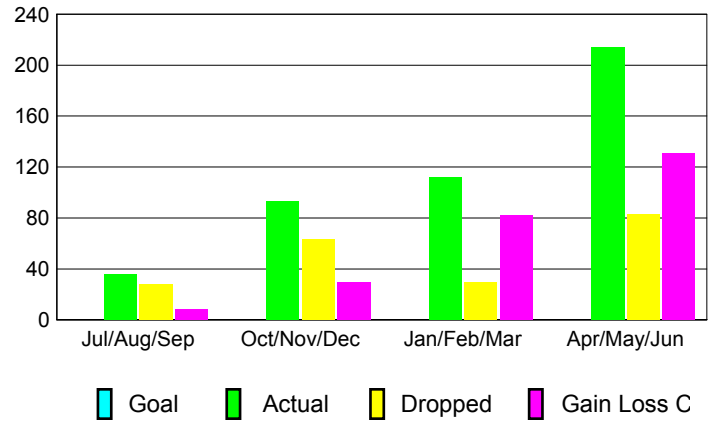

GMT: **NICOLAS JARA ORELLANA**

Location: **COLOMBIA**

GMT CA: **3**

**CLUBS**

Month	New Club Goal	Actual New Clubs	Actual Dropped Clubs	Gain/Loss of Clubs
<b>2012-2013</b>				
Jul/Aug/Sep		0	0	0
Oct/Nov/Dec		2	0	2
Jan/Feb/Mar		1	0	1
Apr/May/Jun		3	0	3
<b>Totals</b>		<b>6</b>	<b>0</b>	<b>6</b>

**Club Results 2012-2013**  
Goal, New, Dropped, Gain/Loss

**MEMBERSHIP**

Month	Net Memb Goal	Actual New Memb	Actual Dropped Memb	Gain/Loss of Memb
<b>2012-2013</b>				
Jul/Aug/Sep		36	28	8
Oct/Nov/Dec		93	63	30
Jan/Feb/Mar		112	30	82
Apr/May/Jun		214	83	131
<b>Totals</b>		<b>455</b>	<b>204</b>	<b>251</b>

**Membership Results 2012-2013**  
Goal, New, Dropped, Gain/Loss

**YTD Status Quo Clubs 2012-2013**

Status Quo Clubs Compared to Status Quo Members

**Gender Comparison 2012-2013**

**Club Gain/Loss 2012-2013**