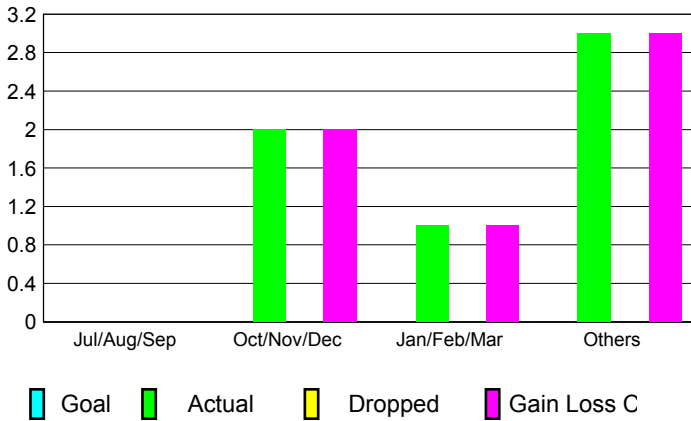

GMT: **NICOLAS JARA ORELLANA**

Location: **COLOMBIA**

GMT CA: **3**

**CLUBS**

Month	New Club Goal	Actual New Clubs	Actual Dropped Clubs	Gain/Loss of Clubs
<b>2012-2013</b>				
Jul/Aug/Sep		0	0	0
Oct/Nov/Dec		2	0	2
Jan/Feb/Mar		1	0	1
Apr/May/Jun		3	0	3
<b>Totals</b>		<b>6</b>	<b>0</b>	<b>6</b>

**Club Results 2012-2013**  
Goal, New, Dropped, Gain/Loss

**MEMBERSHIP**

Month	Net Memb Goal	Actual New Memb	Actual Dropped Memb	Gain/Loss of Memb
<b>2012-2013</b>				
Jul/Aug/Sep		36	28	8
Oct/Nov/Dec		93	63	30
Jan/Feb/Mar		112	30	82
Apr/May/Jun		214	83	131
<b>Totals</b>		<b>455</b>	<b>204</b>	<b>251</b>